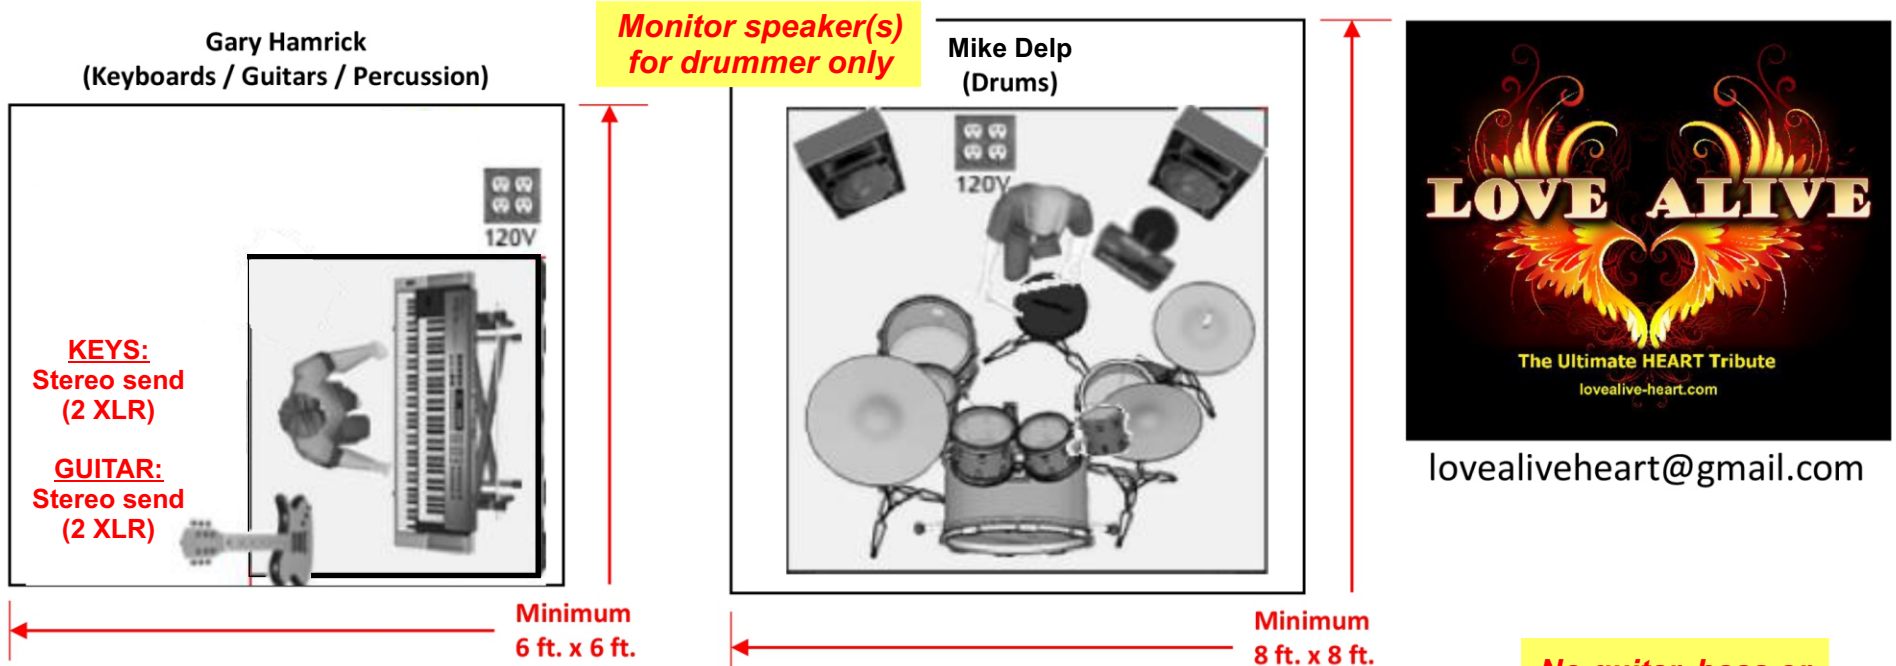

STAGE PLOT WITH IN-EAR MONITORS

lovealiveheart@gmail.com

Keyboard and drum risers optional

LOVE ALIVE PROVIDES THEIR OWN MONITOR RIG (Venue does not need to provide monitor mixes)

No guitar, bass or keyboard amps (all in-line sends)

Keturah Allyson / "Ann"
(Vocals)

Joshua Roop
Bass / Vocals

Bass pedalboard

Mono send (XLR)

FRACTAL (rack)

Stereo send (2 XLR)

"Acoustic" send (piezo; mono)

Mono send (1 XLR)

Terry Carter
(Guitar / Vocals)

No floor monitors on front (LOVE ALIVE uses IEMs)